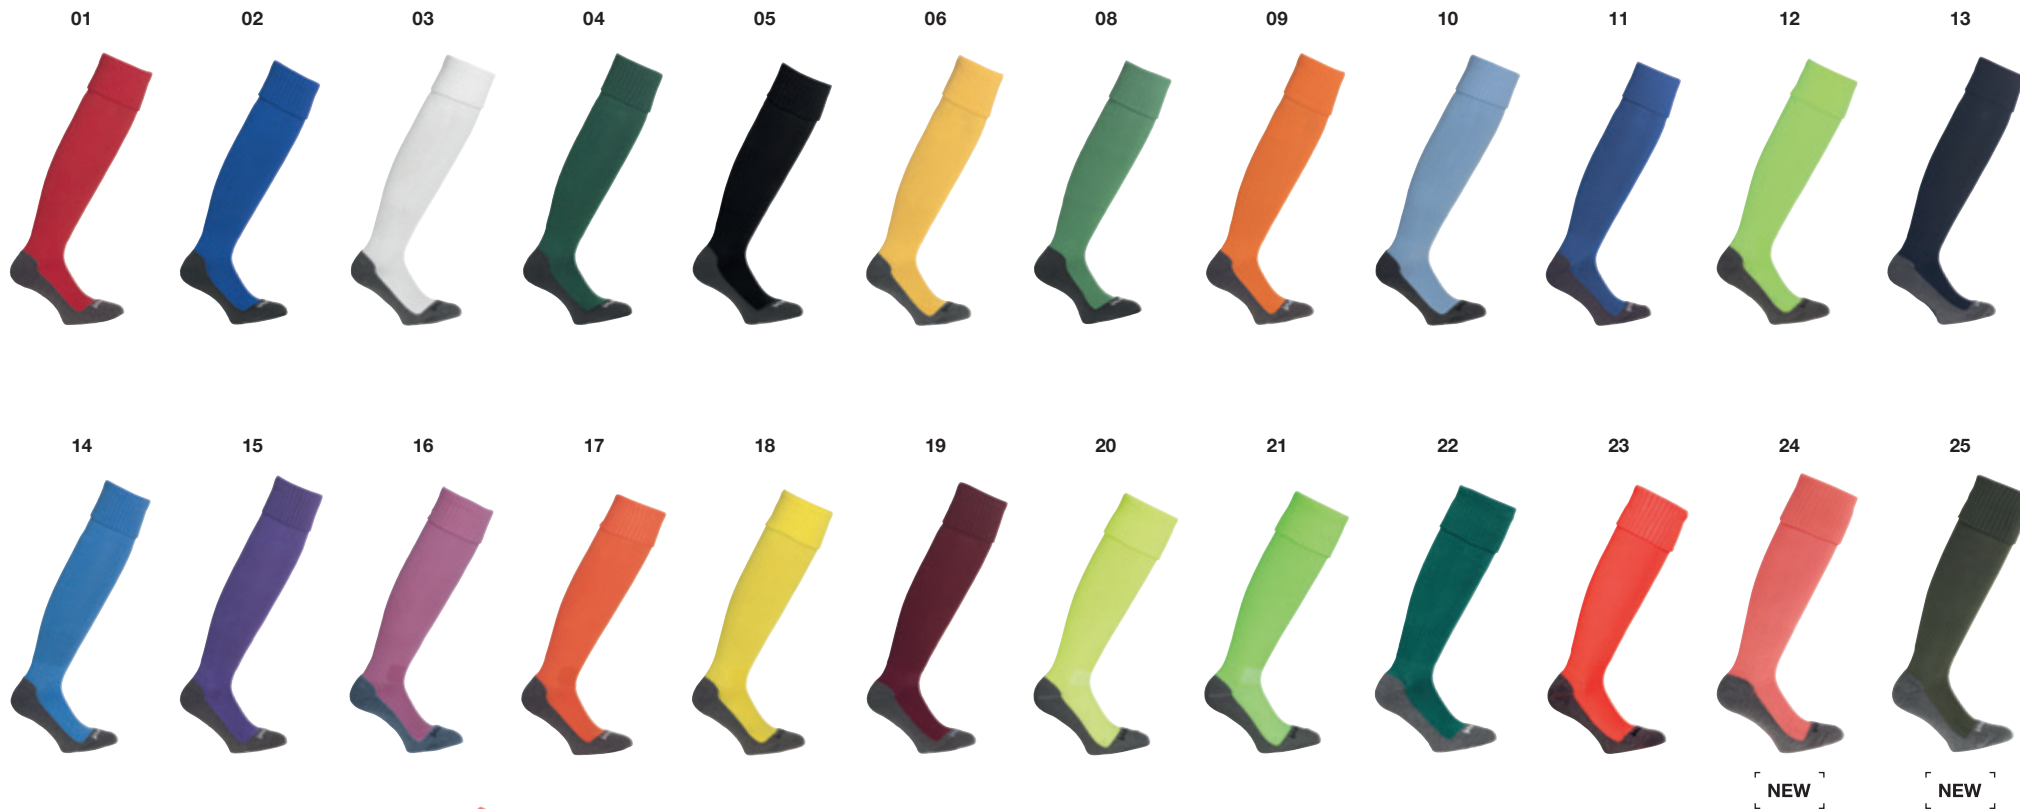

stretchable material at the calf below ankle area for best fitting

elasticated zone at the ankle and instep area for better fixation

cotton foot

uhlsport lettering on the forefoot area

TEAM PRO ESSENTIAL SOCKS

Art.: 100 3302

Size: 28-32 | 33-36 | 37-40 | 41-44 | 45-47

Material: 64 % polyester | 30 % cotton | 5 % spandex | 1 % polyamid

01 red, 02 royal, 03 white, 04 lagune, 05 black, 06 maisyellow, 08 green, 09 orange, 10 skyblue, 11 azure blue, 12 flash green, 13 navy, 14 cyan, 15 purple, 16 pink, 17 fluo orange, 18 lime yellow, 19 bordeaux, 20 fluo yellow, 21 fluo green, 22 fir green, 23 fluo red, 24 dynamic orange, 25 dark olive