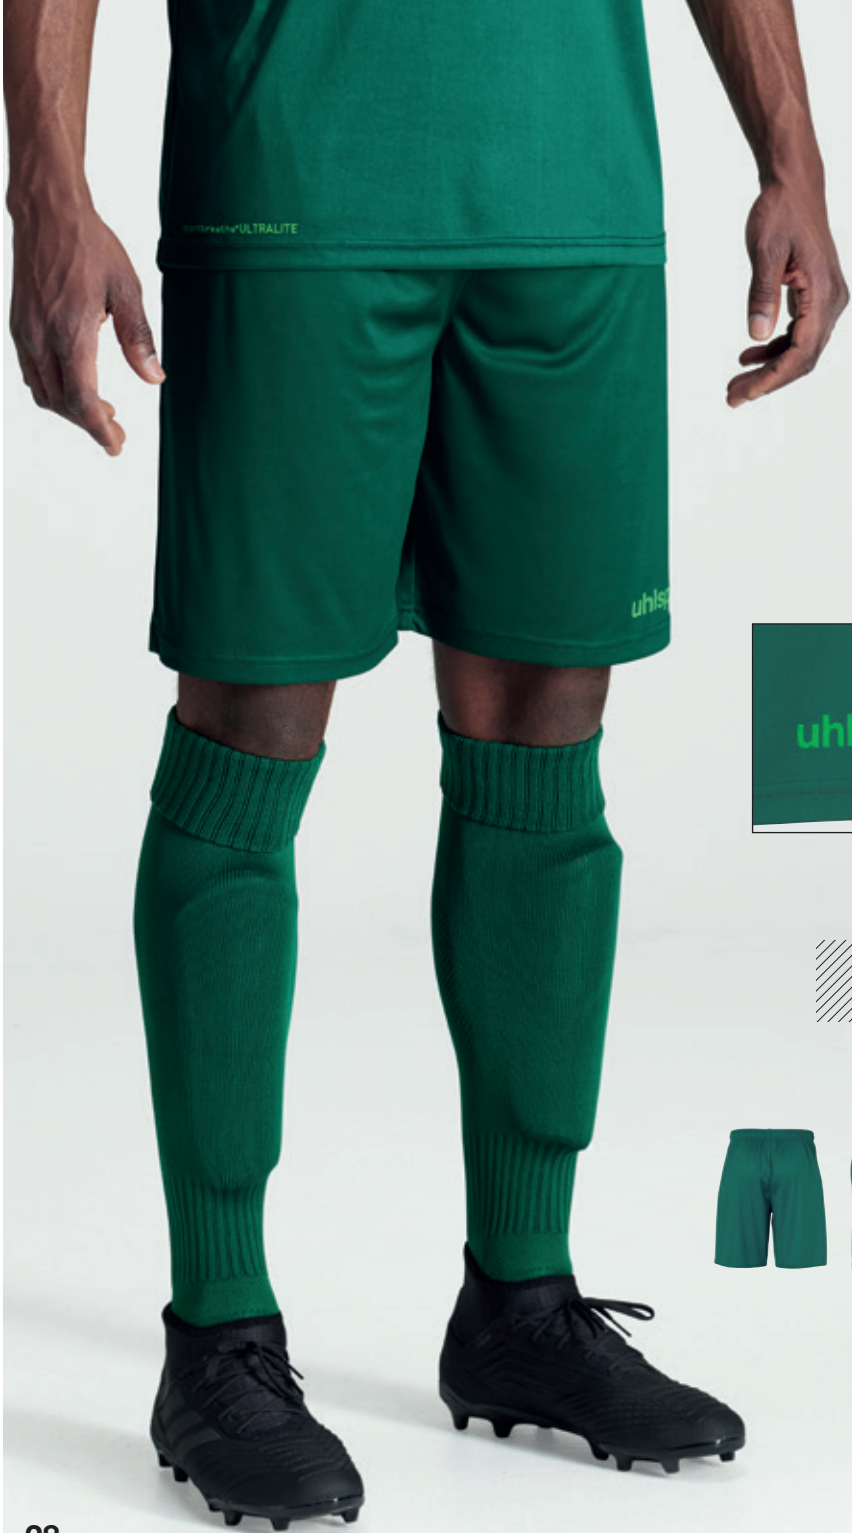

Shirt
P. 12-25

Baselayer
P. 34-39

Socks
P. 40-48

17

Material with soft touch for outstanding wearing comfort

shorts without inner slip

cord inside elastic waistband

classic shorts