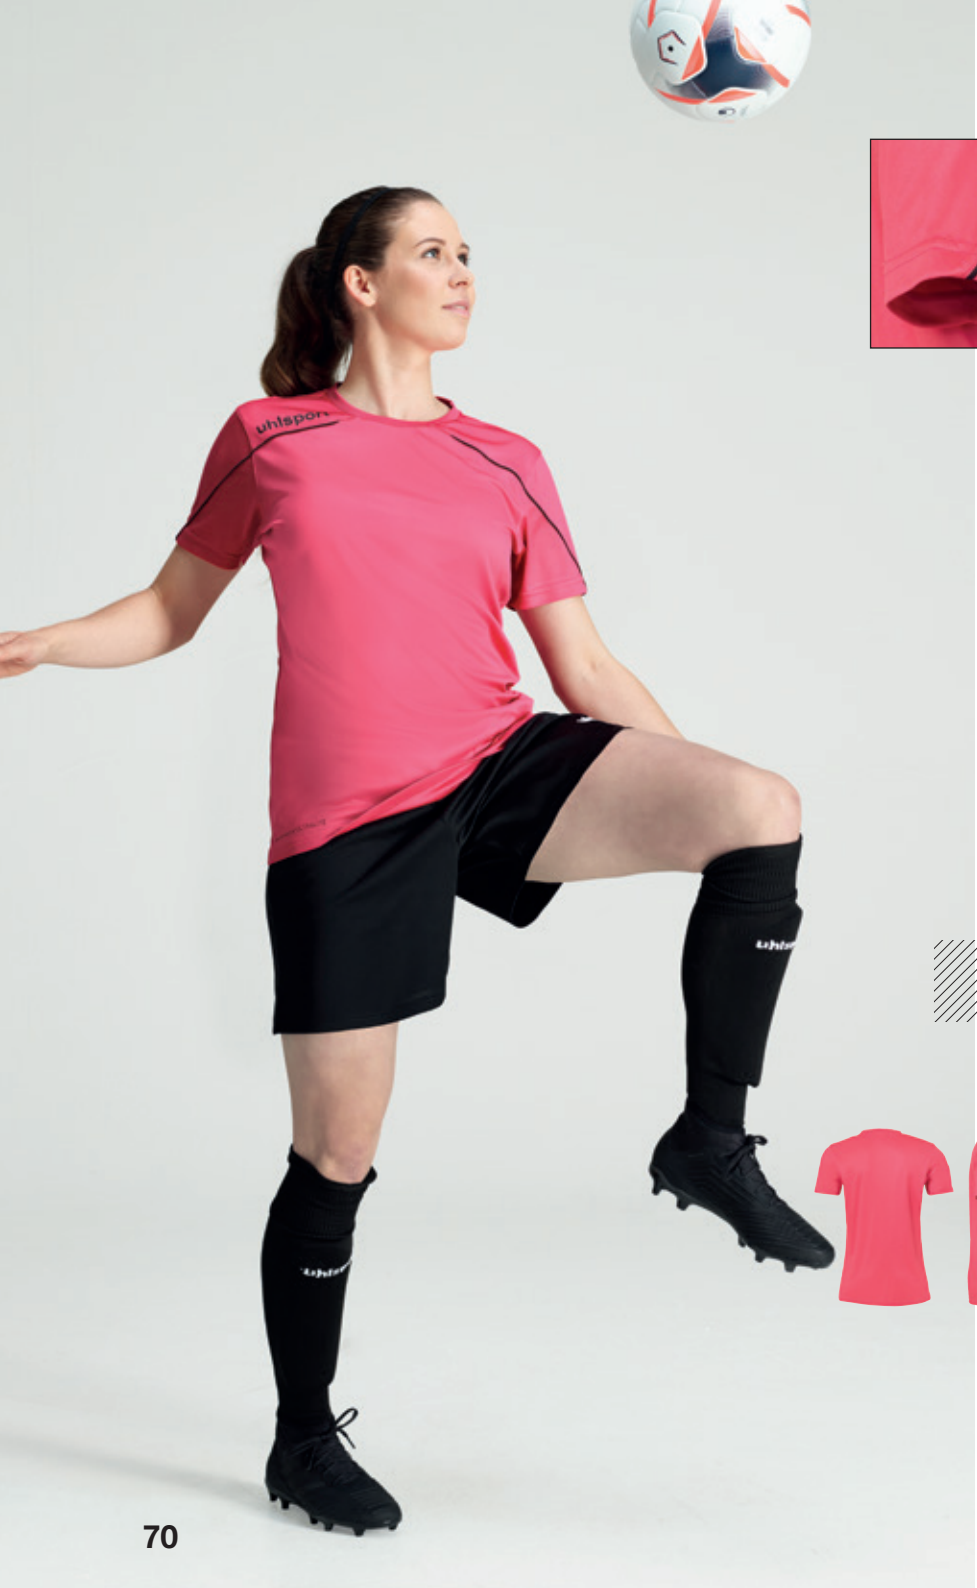

uhlsport print on shirt

STREAM 22 design-piping

material with soft touch for outstanding wearing comfort

classic shorts for women

20

shirt with round neckline

fitted for women

cord inside elastic waistband

without inner slip

embroidered logo on the left leg

02