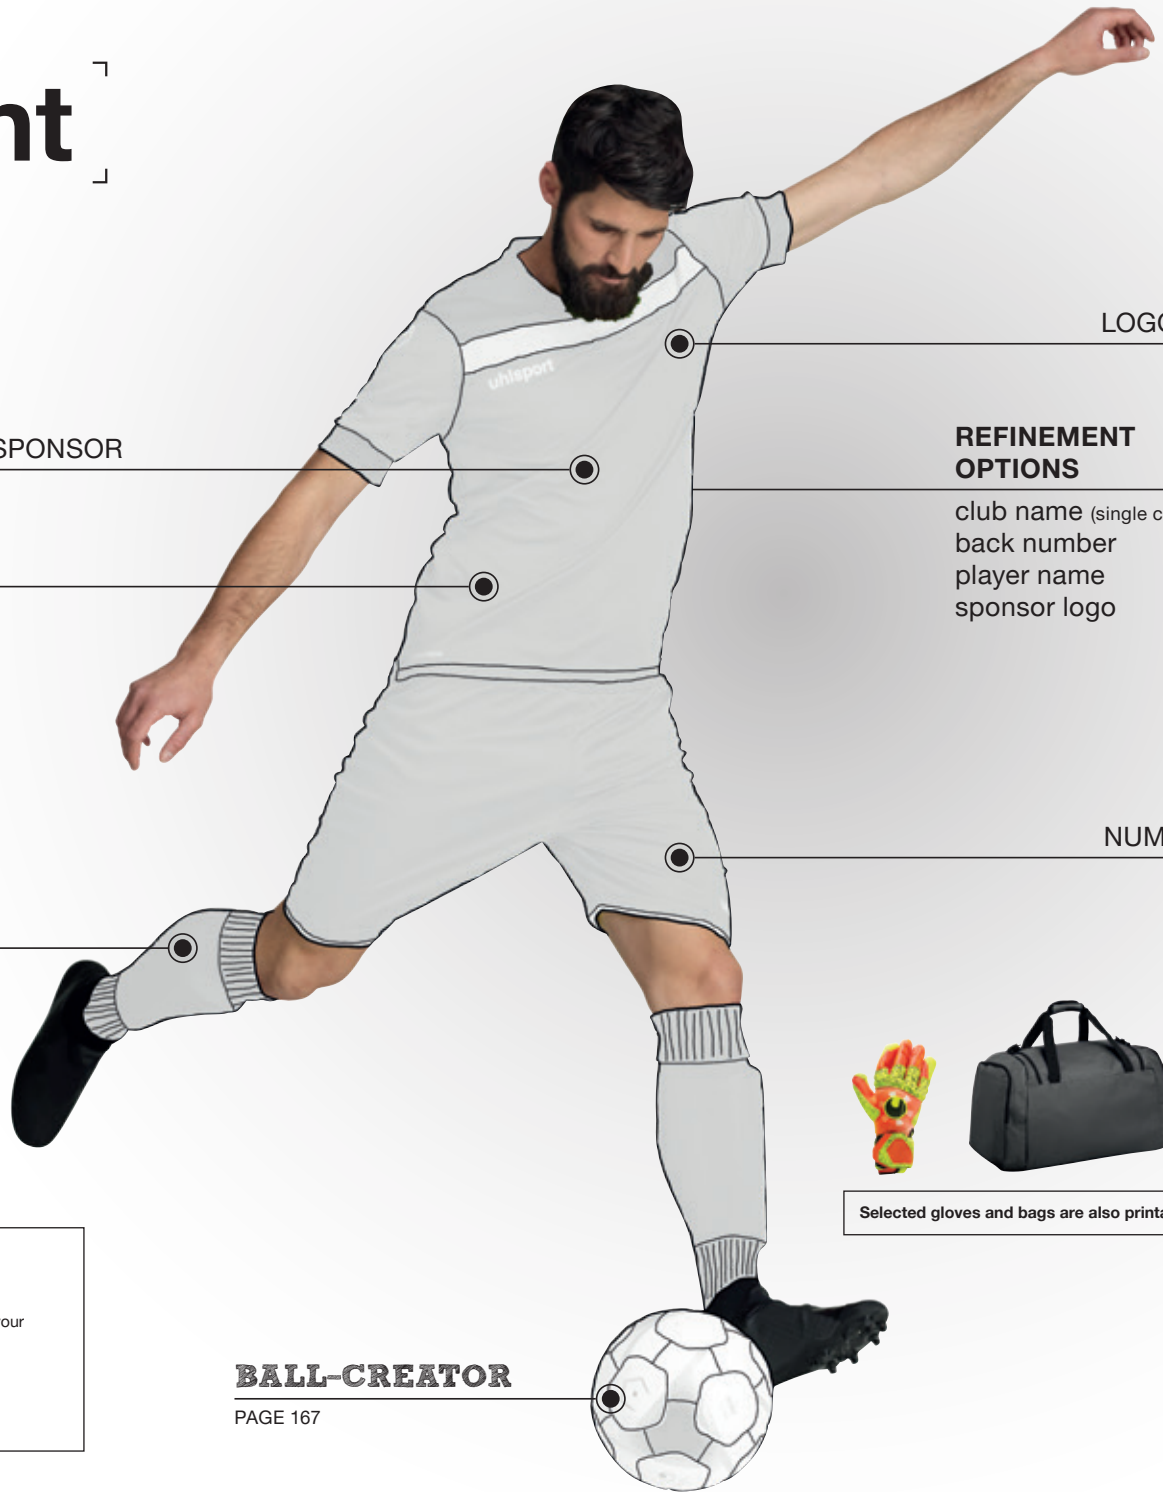

Refinement

LOGO

SPONSOR

REFINEMENT OPTIONS

- club name (single color)
- back number
- player name
- sponsor logo

CREATOR

PAGE 51

NUMBER

CREATOR-SOCKS

PAGE 51