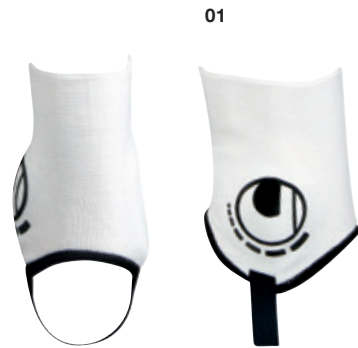

inside: polyester fleece

PLAYERS GLOVE

Art.: 100 0967
 Size: 2-11, full size
 Material: 100 % polyester | Fleece

elastic closure

01 black/white

ANKLE BANDAGE

Art.: 100 6754
Size: M | L
 padded
Material: 50 % polypropylen, 38 % ethylenvinylacetat, 10 % polyester, 2 % polyurethan