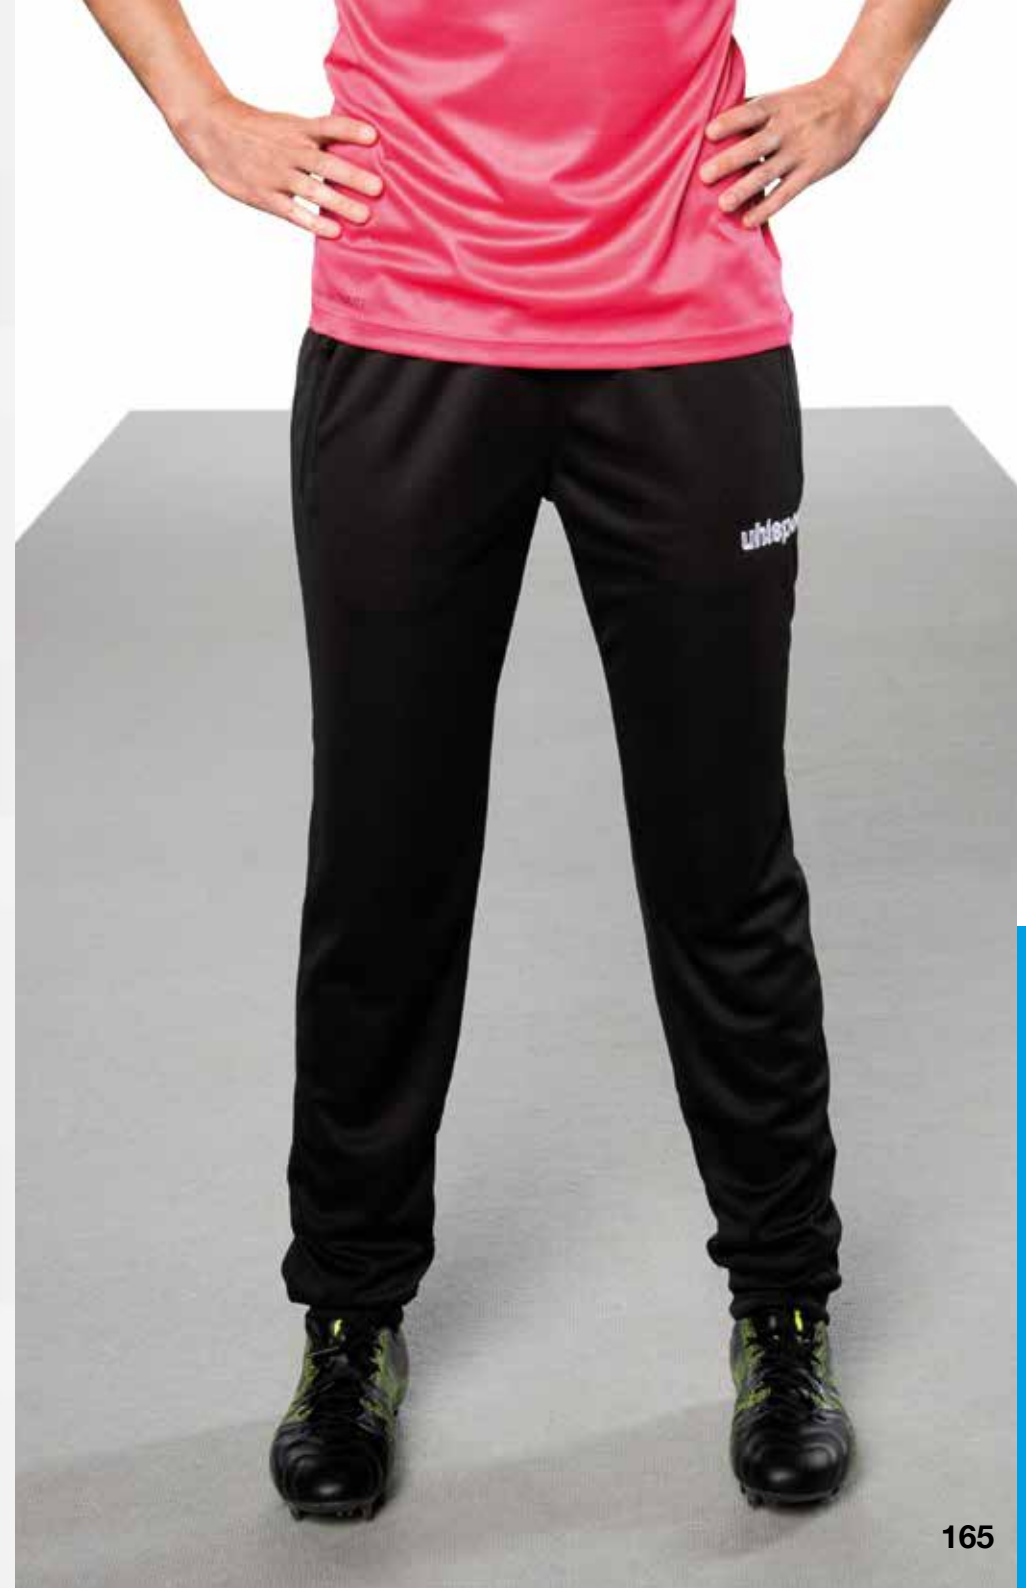

pants with a modern,
tight leg conclusion

leg opening with zipper behind

ESSENTIAL PERFORMANCE PANTS WOMEN

100 5152

XS-XXL

100% polyester | interlock

ESSENTIAL

01
black/white