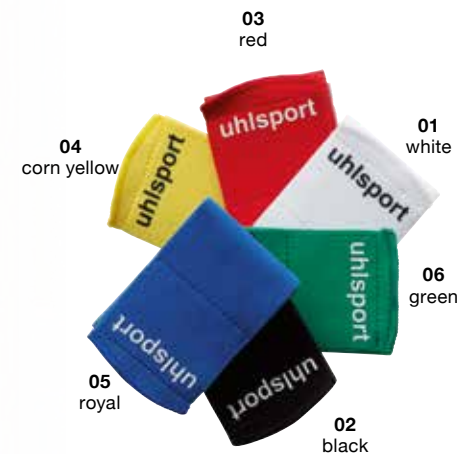

01
black

01
white

02
black

02
black

ANKLE BANDAGE

100 6754 (padded)

M | L

ANKLE BANDAGE

100 6948 (padded)

S | L

ANKLE BANDAGE

100 6951 (padded)

S | M | L

SHINGUARD HOLDER

100 6963 xx 0001 (packing unit 3 pairs)

width 6,5 cm

Ankle predictor with molded foam padded predetection disc
– neoprene and lycra bandage
– available in junior (M) and senior (L)

Ankle bandage for players looking for little added predetection
– available in junior (S) and senior (L)

For players and goalkeepers who are looking for a little more predetection
– unpadded ankle bandage

With hook&loop fastener to fix the shinguard
– elasticated wide strape (6,5 cm)