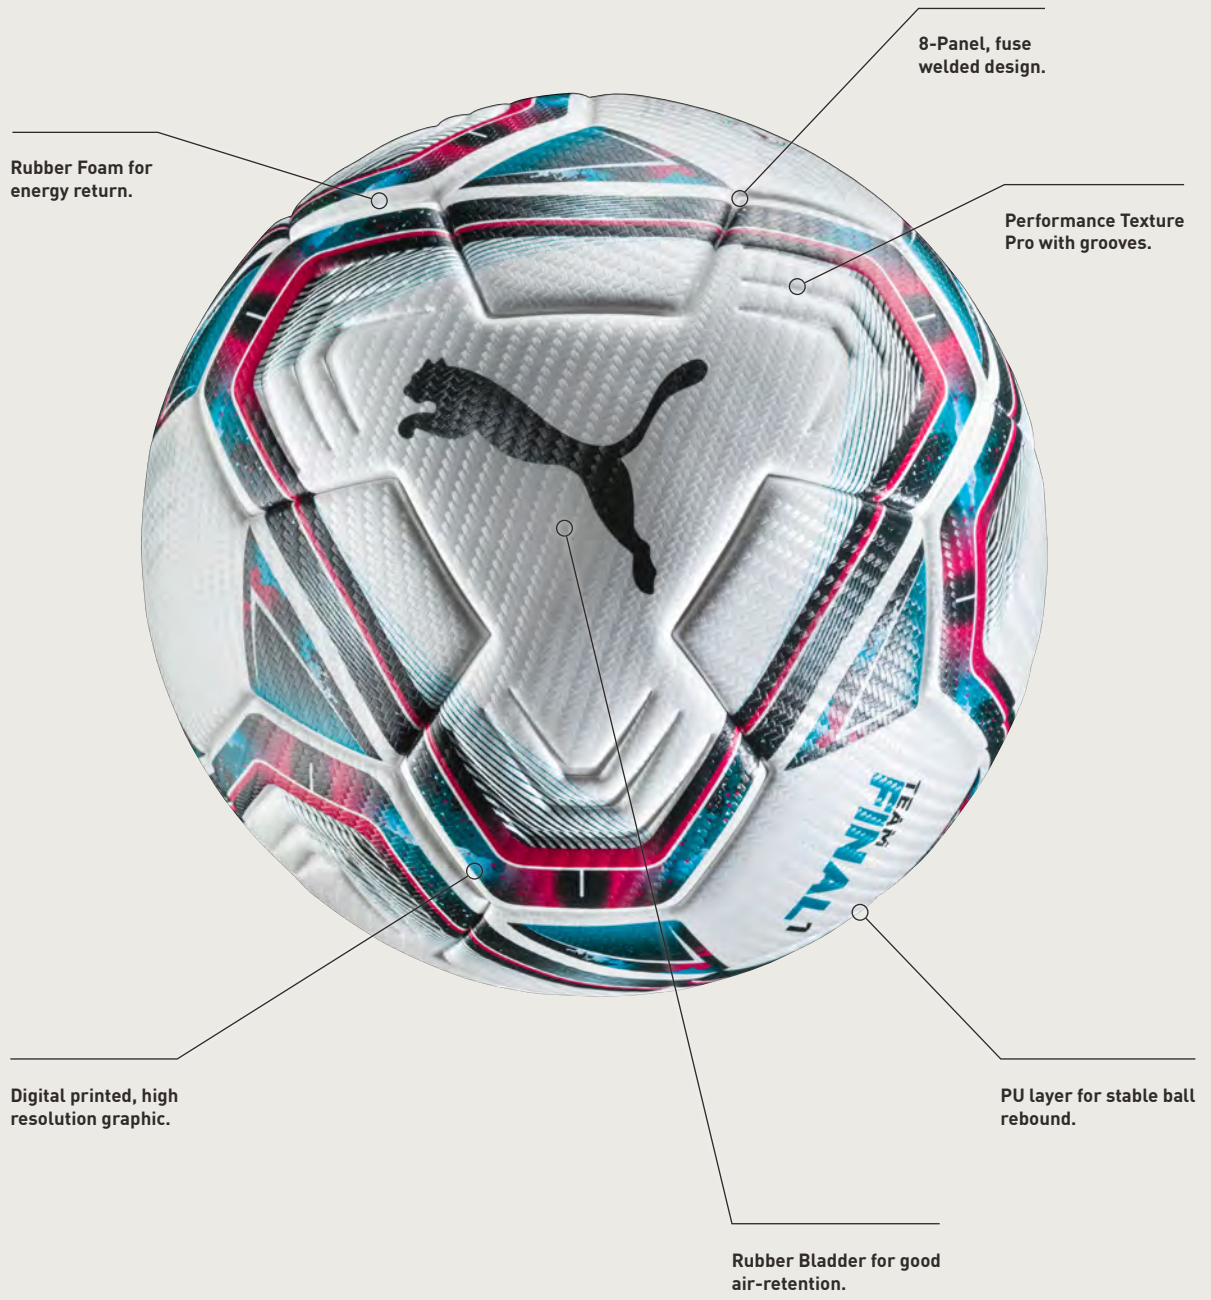

PUMA

ACCESSORIES